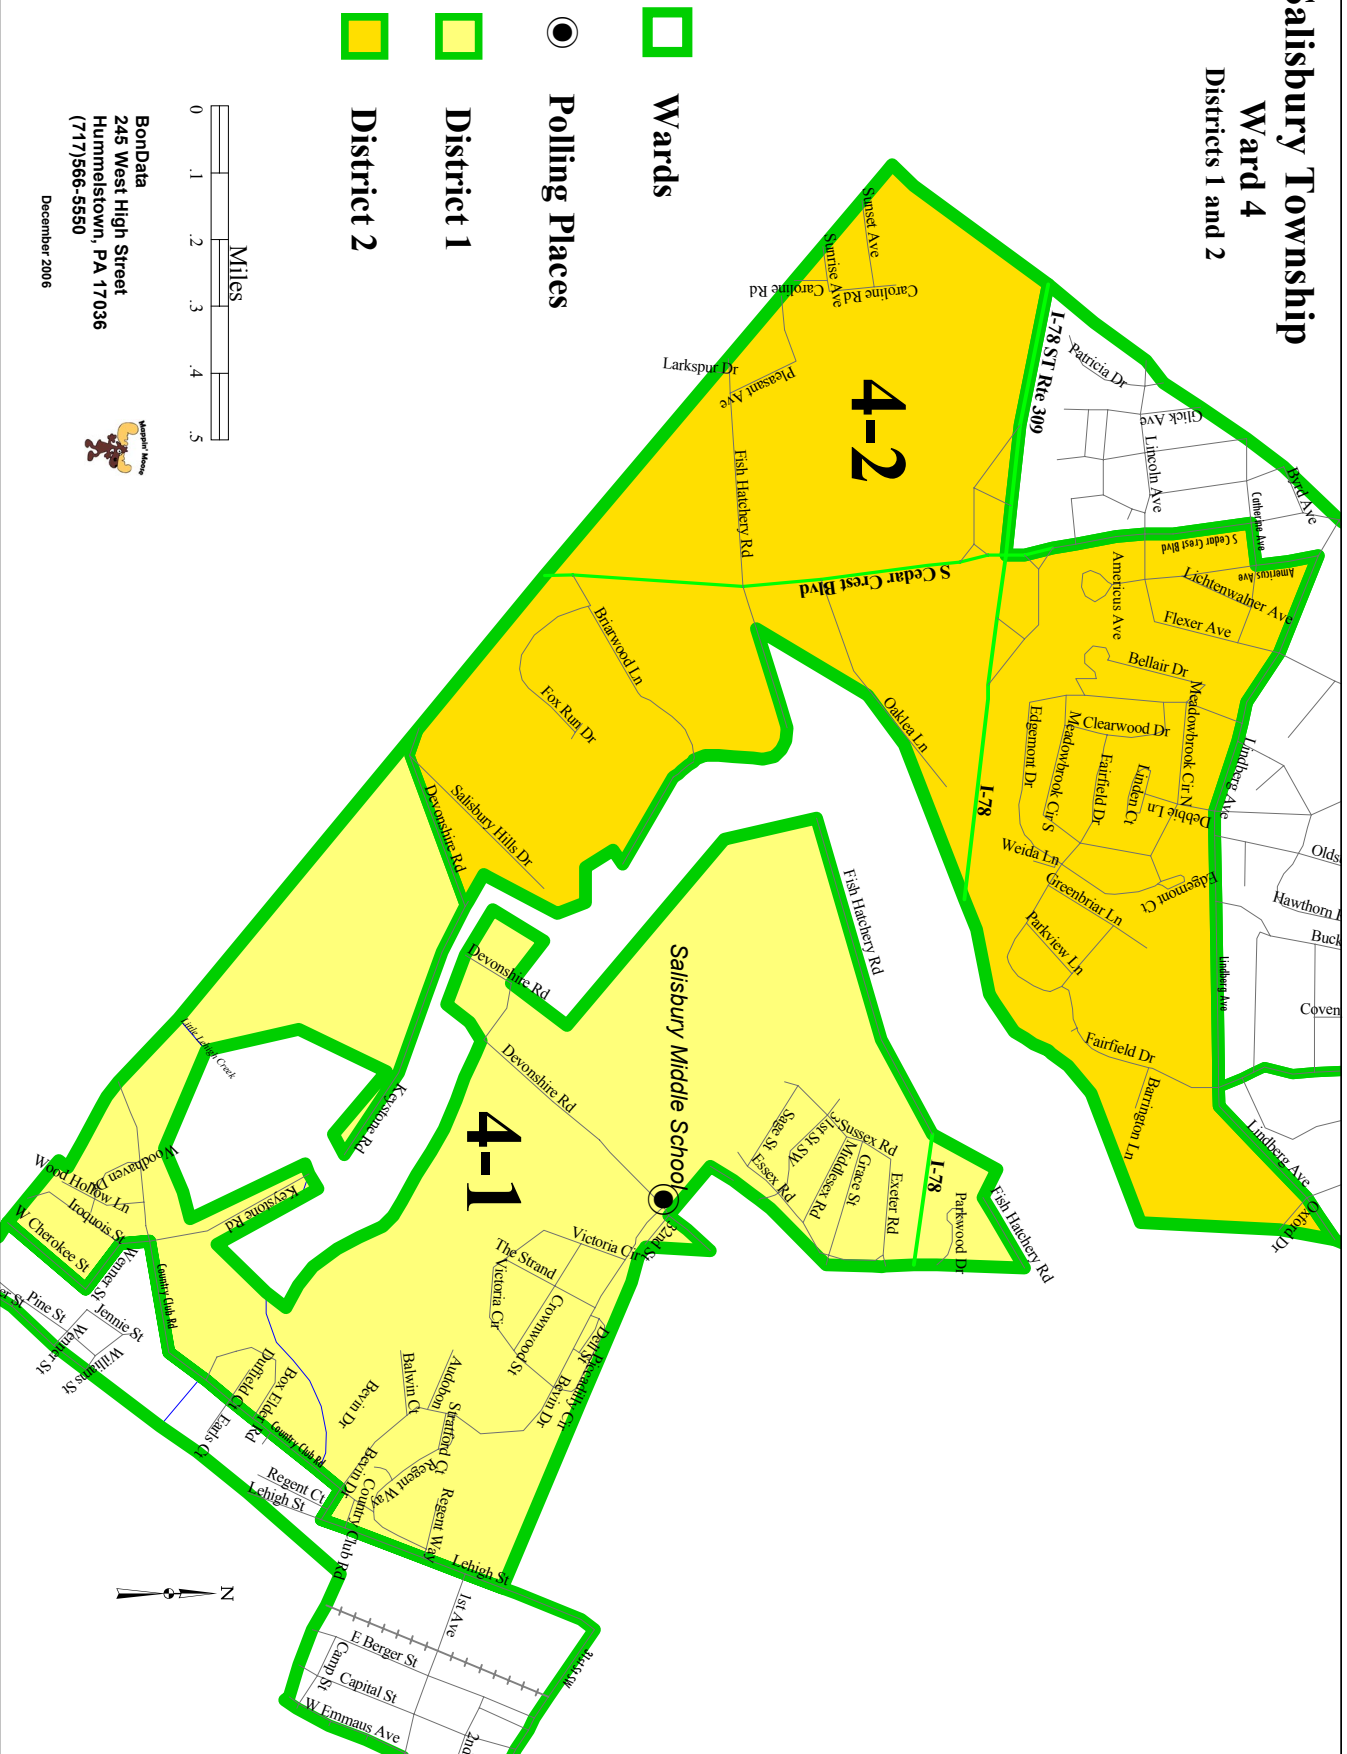

Salisbury Township

Ward 4 Districts 1 and 2

□ Wards

● Polling Places

□ District 1

□ District 2

BondData
245 West High Street
Hummelstown, PA 17036
(717)566-5550

December 2006